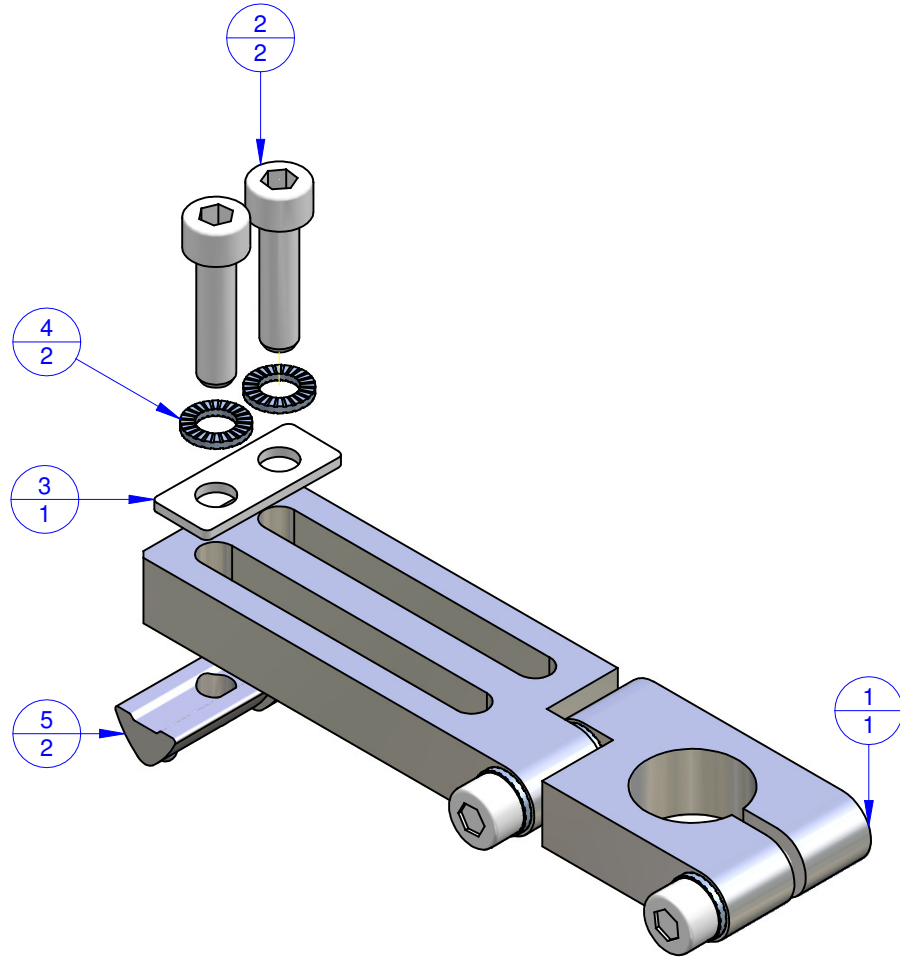

THE PROPERTY OF THIS DRAWING IS ESTABLISHED BY LAW
IT IS FORBIDDEN TO REPRODUCE IT OR SHOW IT TO THIRD PARTY
WITHOUT A WRITTEN AGREEMENT.

Object Number	Name	QTY
1	CA.WSL.GA.16	1
2	V.TEE5X20	2
3	R.05.11	1
4	R.5.SCH	2
5	CA.02.05.005	2

MODIFICATIONS: _____
 (7) _____ (10) _____
 (8) _____ (11) _____
 (9) _____ (12) _____

MODIFICATIONS: _____
 (1) _____ (4) _____
 (2) _____ (5) _____
 (3) _____ (6) _____

Format **A3**
 UNI 936-76

FP Services		DESIGNED FROM FPSERVICES	
GENERAL TOLERANCE: UNI - ISO 2768 CLASSE f		DATE 10/2013	WEIGHT 0,072 kg
DESCRIPTION		CODE CA.WSL.GA.16.6	