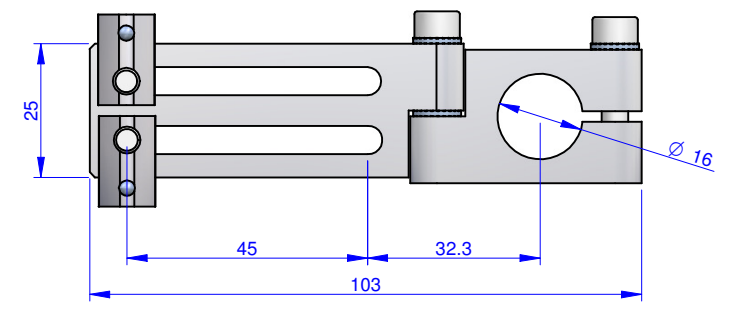

THE PROPERTY OF THIS DRAWING IS ESTABLISHED BY LAW
IT IS FORBIDDEN TO REPRODUCE IT OR SHOW IT TO THIRD PARTY
WITHOUT A WRITTEN AGREEMENT.

Object Number	Name	QTY
1	CA.WSL.GA.16	1
2	V.TEE5X20	2
3	R.05.11	1
4	R.5.SCH	2
5	CA.02.05.005	2

MODIFICATIONS: _____
 (7) _____ (10) _____
 (8) _____ (11) _____
 (9) _____ (12) _____

MODIFICATIONS: _____
 (1) _____ (4) _____
 (2) _____ (5) _____
 (3) _____ (6) _____

Format **A3**
 UNI 936-76

FP Services		DESIGNED FROM FPSERVICES	
GENERAL TOLERANCE: UNI - ISO 2768 CLASSE f		DATE 10/2013	WEIGHT 0,072 kg
DESCRIPTION		CODE CA.WSL.GA.16.6	